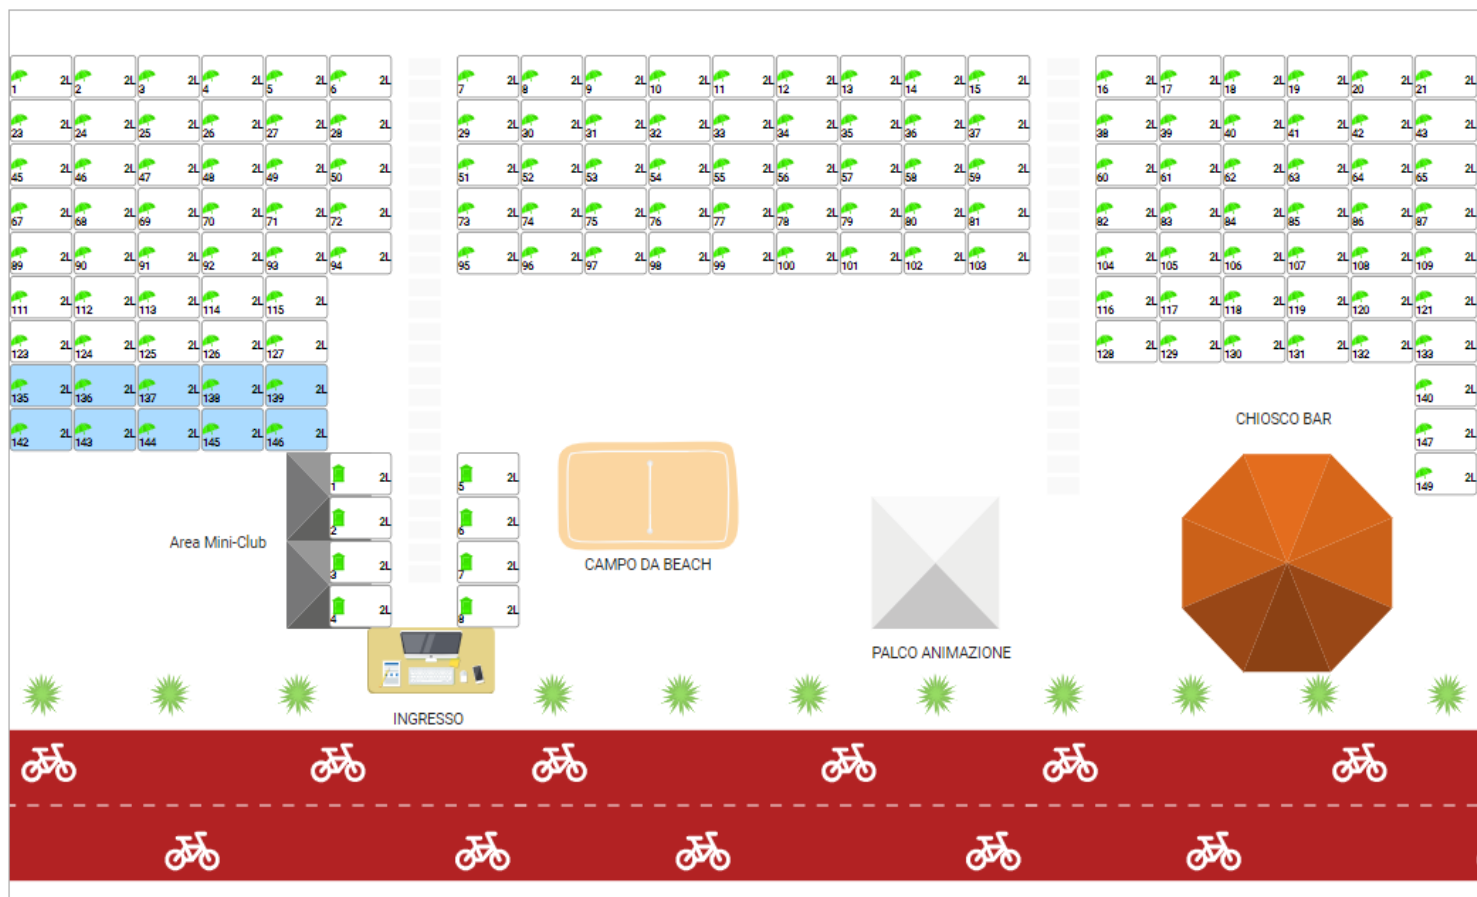

USEFUL INFORMATION

The Family Village is open from 27/05/2023 to 16/09/2023
ALL DAY

FROM 2:00 p.m. to 4:00 p.m. and from 12:00 a.m. to 7:00 a.m. there is the silence time and activities are suspended. It is forbidden to drive in the village. Only on Saturday, there will be no obligation to respect the silence time for reasons related to arrivals

RECEPTION HOURS	CASH OFFICE HOURS	SILENCE TIME	MAIN ENTRANCE HOUR -CAR-
FROM 9:00 a.m. TO 8:00 p.m.	FROM 9:00 a.m. TO 12:00 p.m. FROM 4:00 p.m. TO 7:00 p.m.	FROM 2:00 p.m. TO 4:00 p.m. FROM 12:00 a.m. TO 7:00 a.m.	FROM 7:00 a.m. TO 12:00 a.m.
NIGHT GUARD	BAR-OPENING HOUR	EXIT GATE TIME FOR THE SEA	NIGHT ENTRANCE TIME -CAR-
FROM 8:00 p.m. TO 8:00 a.m.	FROM 7:00 a.m. TO 2:00 p.m. FROM 4:00 p.m. TO 12:00 a.m.	FROM 7:00 a.m. TO 9:00 p.m. OPEN FROM 9:00 p.m. TO 7:00 a.m. OPENS ONLY WITH CODE	FROM 12:00 a.m. TO 7:00 a.m.

MAIN ENTRANCE GATE : Access from 7:00 a.m. to 12:00 a.m. From 2:00 p.m. to 4:00 p.m. there is the silence time and the bars are closed on entry and exit.

It is recommended to plan the eventual exit with the vehicle taking it to the area in front of the reception before the beginning of the silence time.

FOR ANY NECESSITY AND/OR URGENCY, EVEN DURING THE NIGHT TIME, CONTACT THE NUMBER TEL. 0734 931548

NIGHT GATE : Access from 12:00 a.m. to 7:00 a.m. and it can be reached by a road located about 150 mt. south of the main entrance gate, where entry is allowed with the code.

If the car has another assigned parking lot, it still must be left there until the morning and then moved in the right space